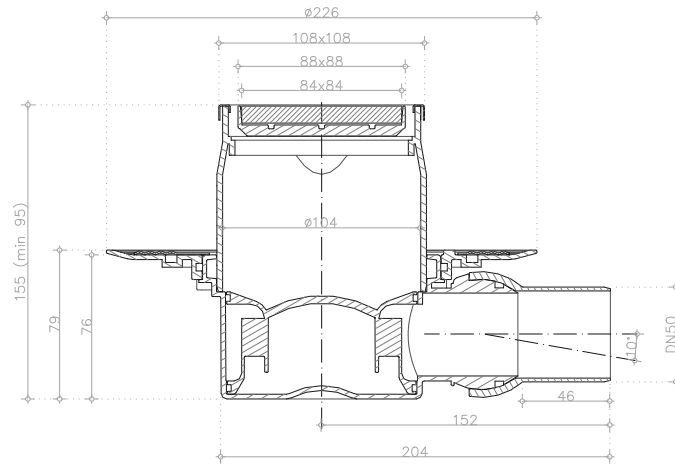

# CONFLUO DRY 1

Ceramic / White Glass / Black Glass  
ТЕХНИЧЕСКИ ЧЕРТЕЖ

DRY 1 Ceramic / DRY 1 Black Glass / DRY 1 White Glass

DRY 1 Ceramic

DRY 1 Black Glass

DRY 1 White Glass