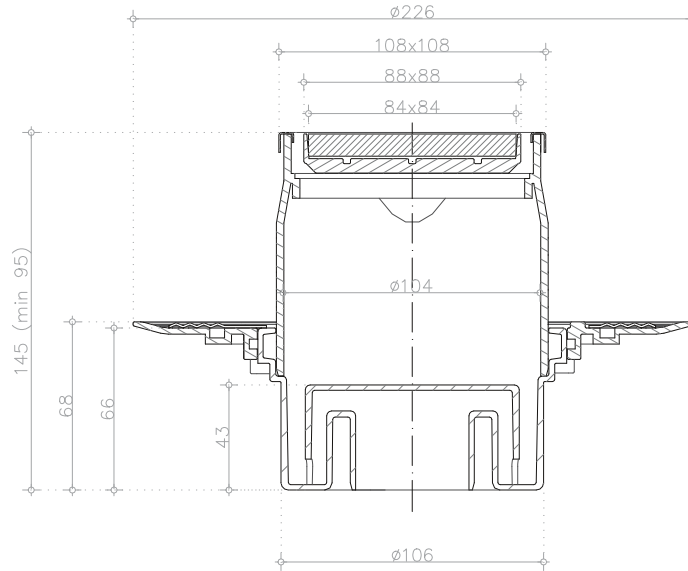

# CONFLUO Vertical DRY Ceramic / White Glass / Black Glass ТЕХНИЧЕСКИ ЧЕРТЕЖ

VERTICAL DRY Ceramic / VERTICAL DRY Black Glass / VERTICAL DRY White Glass

VERTICAL DRY Ceramic  
Varijanta rešetke

VERTICAL DRY Black Glass  
Varijanta rešetke

VERTICAL DRY White Glass  
Varijanta rešetke