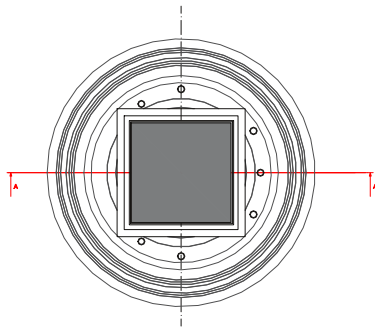

# CONFLUO Vertical DRY Ceramic / White Glass / Black Glass ТЕХНИЧЕСКИ ЧЕРТЕЖ

VERTICAL DRY Ceramic / VERTICAL DRY Black Glass / VERTICAL DRY White Glass

VERTICAL DRY Ceramic  
Varijanta rešetke

VERTICAL DRY Black Glass  
Varijanta rešetke

VERTICAL DRY White Glass  
Varijanta rešetke