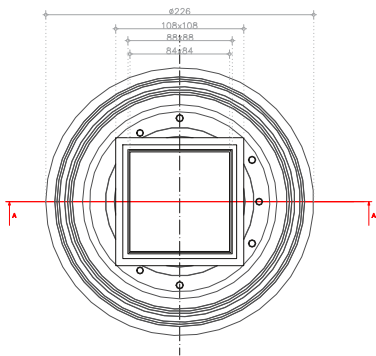

# CONFLUO Vertical DRY Ceramic / White Glass / Black Glass ТЕХНИЧЕСКИ ЧЕРТЕЖ

VERTICAL DRY Ceramic / VERTICAL DRY Black Glass / VERTICAL DRY White Glass

VERTICAL DRY Ceramic  
Varijanta rešetke

VERTICAL DRY Black Glass  
Varijanta rešetke

VERTICAL DRY White Glass  
Varijanta rešetke