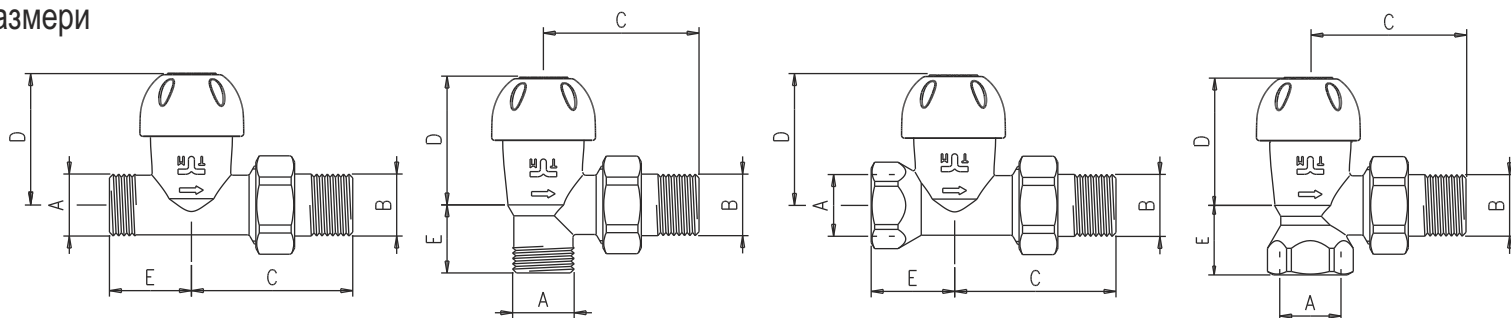

Размери

Арт. 3330C

Арт. 3331C

Арт. 3335C

Арт. 3336C

Артикул	DN	Kvs	Размери (mm)					Code
			A	B	C	D	E	
3330C	10	1,32	1/2"x16	G 3/8"	54,0	42,0	28,0	3330036
	15	1,62	1/2"x16	G 1/2"	56,0			3330018
3331C	10	2,10	1/2"x16	G 3/8"	52,0	36,5	23,0	3330016
	15	2,53	1/2"x16	G 1/2"	54,0			3330005
3335C	10	1,32	G 3/8"	G 3/8"	54,0	42,0	28,0	3330034
	15	1,62	G 1/2"	G 1/2"	56,0			3330012
3336C	10	2,10	G 3/8"	G 3/8"	52,0	36,5	23,5	3330035
	15	2,53	G 1/2"	G 1/2"	54,0			3330001