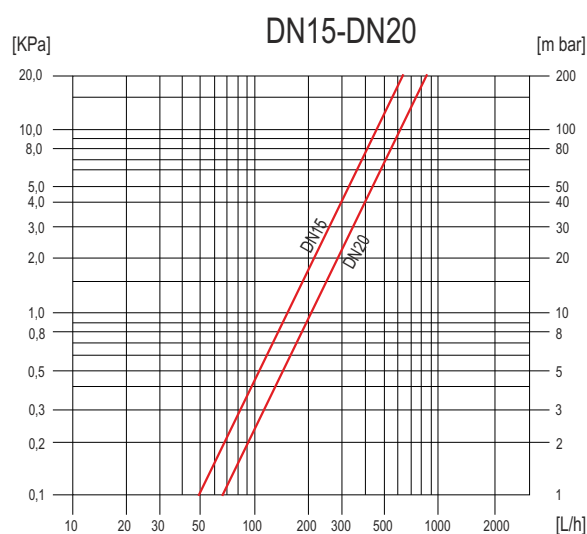

Диаграми дебит/пад на налягане

Арт. 3300,
3300C, 3302,
3305, 3305C
и 3307