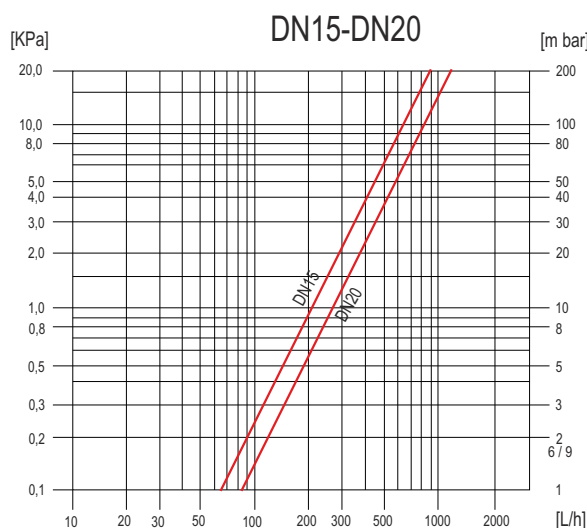

Арт. 3301,
3301C, 3303,
3306, 3306C
и 3308