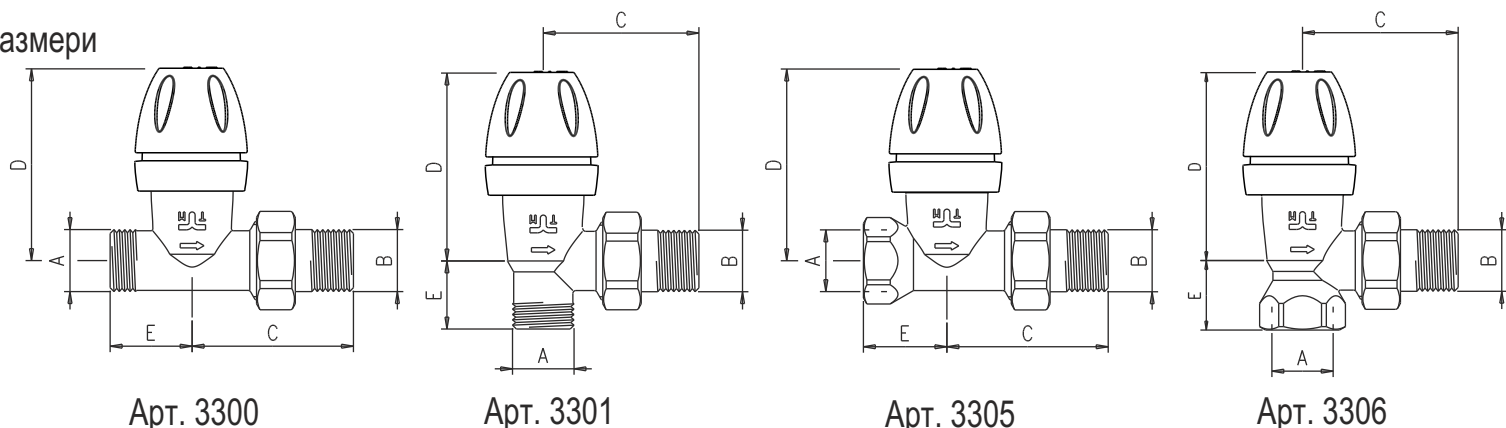

Размери

Арт. 3300

Арт. 3301

Арт. 3305

Арт. 3306

Артикул	DN	Kvs	Размери (mm)					Code
			A	B	C	D	E	
3300	10	1,20	1/2"x16	G 3/8"	54,0	64,0	27,5	3300058
	15	1,47	1/2"x16	G 1/2"	56,0		27,5	3300032
	10	1,20	3/4"x18	G 3/8"	54,0		28,0	3300079
	15	1,47	3/4"x18	G 1/2"	56,0		28,0	3300065
	15	1,47	24x19fil	G 1/2"	56,0		25,5	3300095
3301	10	1,90	1/2"x16	G 3/8"	52,0	56,5	23,0	3300017
	15	2,30	1/2"x16	G 1/2"	54,0		23,0	3300002
	10	1,90	3/4"x18	G 3/8"	52,0		23,5	3300066
	15	2,30	3/4"x18	G 1/2"	54,0		23,5	3300046
	15	2,30	24x19fil	G 1/2"	54,0		21,0	3300097
3305	10	1,20	G 3/8"	G 3/8"	54,0	64,0	28,0	3300050
	15	1,47	G 1/2"	G 1/2"	56,0		28,0	3300013
	20	2,20	G 3/4"	G 3/4"	60,0		35,0	3300015
3306	10	1,90	G 3/8"	G 3/8"	52,0	58,0	23,5	3300023
	15	2,30	G 1/2"	G 1/2"	54,0		23,5	3300005
	20	2,60	G 3/4"	G 3/4"	60,0		26,0	3300022