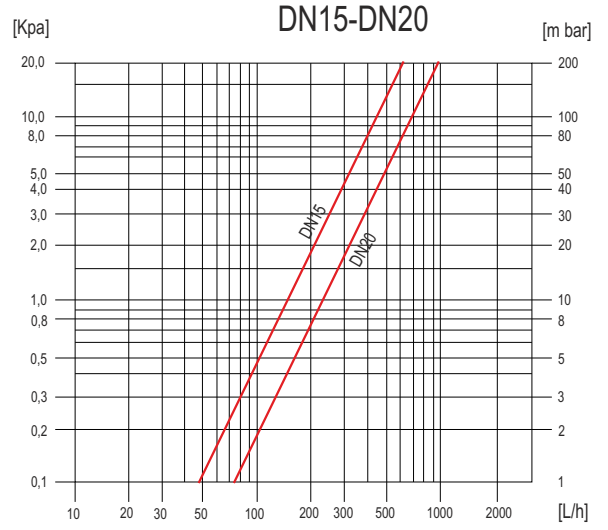

Диаграми дебит/пад на налягане

Арт. 3330,
3335, 3330С,
и 3335С