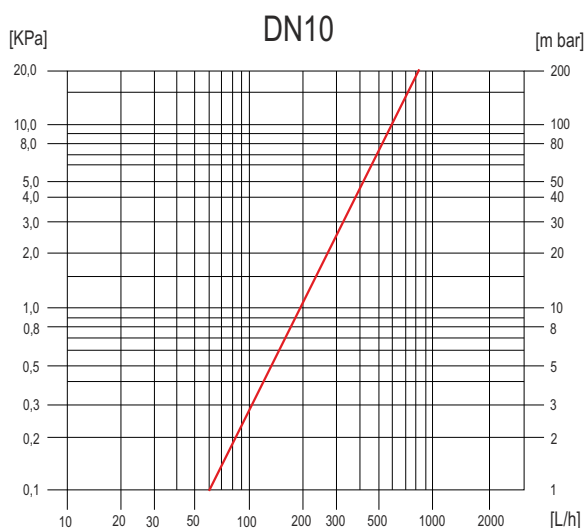

Арт. 3301,
3301C, 3303,
3306, 3306C
и 3308